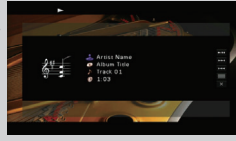

On-Screen GUI (Graphical User Interface)

This clean and simple interface makes setup and other operations extremely easy. The on-screen display can show album art, provides a choice of various languages and is visible over 3D images.