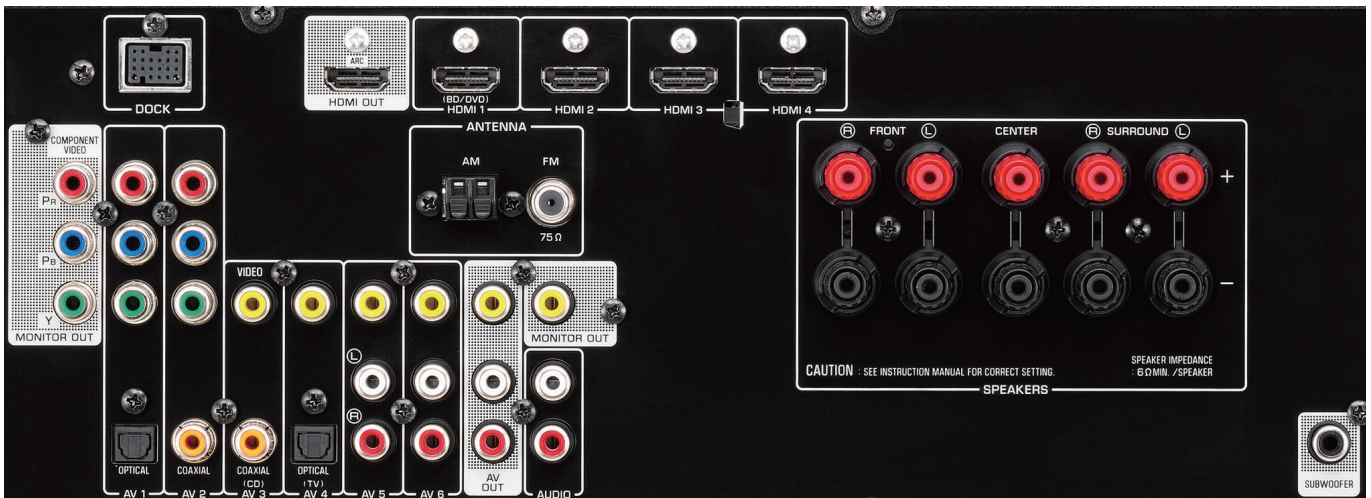

Optional Accessories

Universal Dock for iPod/iPhone
YDS-12

iPhone not included

Wireless Dock System for iPod/iPhone
YID-W10

AirWired

iPhone not included

Yamaha Bluetooth® Wireless Audio Receiver
YBA-10

* Availability varies depending on area.